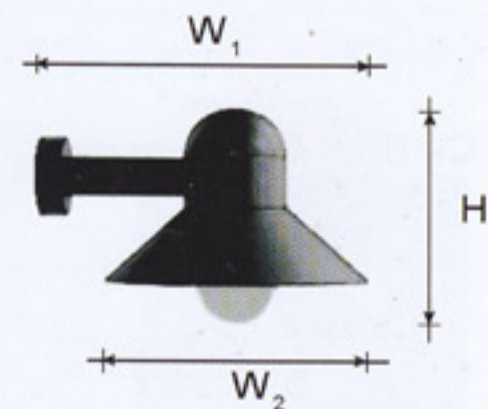

DESCRIPTION

- Cast Aluminium alloy ADC12 body.
- High corrosion resistant powder paint in black color. (Other colors are available on request.)
- Ultraviolet stabilized opal white and clear glass lens diffuser.
- Silicone rubber gasket against dust and moisture, IP55.
- All fasteners made of stainless steel.
- Integral control gear is mounted to a removable ballast tray.

ORDERING DATA

LAMP	LAMP HOLDER	WATT(MAX.)
INCANDESCENT	E27	100
COMPACT FLUORESCENT	G24D-3	26
MERCURY VAPOUR	E27	80
METAL HALIDE	E27	70
HIGH PRESSURE SODIUM	E27	70

DIMENSION

Products ID	W₁	W₂	H	Price
CRBRA-0201	282 mm	212 mm	162 mm	2,500
CRBRA-0202	450 mm	330 mm	428 mm	3,800
CRBRA-0203	450 mm	330 mm	428 mm	3,800
CRBRA-0204	450 mm	330 mm	428 mm	4,000

DRAWING