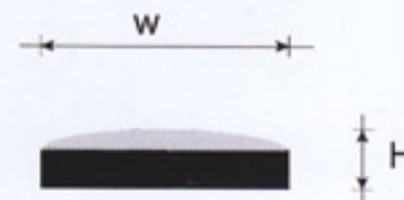

DESCRIPTION

- Cast Aluminium alloy ADC12 body.
- High corrosion resistant powder paint in black color. (Other colors are available on request.)
- Ultraviolet stabilized opal white and clear acrylic lens diffuser .
- Silicone rubber gasket against dust and moisture, IP55.
- All fasteners made of stainless steel.
- Integral control gear is mounted to a removable ballast tray.

ORDERING DATA

LAMP	LAMP HOLDER	WATT(MAX.)
INCANDESCENT	E27	100
COMPACT FLUORESCENT	G24D-3	26

DIMENSION

Products ID	W	H	Price
CRWAL-1101	275 mm	210 mm	2,000
CRWAL-1102	275 mm	68 mm	2,000
CRWAL-1103	275 mm	68 mm	2,000
CRWAL-1104	275 mm	68 mm	1,900

DRAWING