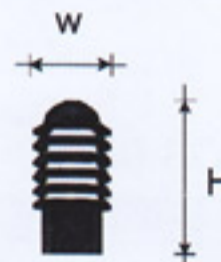

DESCRIPTION

- Cast Aluminium alloy ADC12 body.
- High corrosion resistant powder paint in black color. (Other colors are available on request.)
- Concealed opal glass lens diffuser .
- Silicone rubber gasket against dust and moisture, IP55.
- All fasteners made of stainless steel.
- Integral control gear is mounted to a removable ballast tray.

ORDERING DATA

LAMP	LAMP HOLDER	WATT(MAX.)
INCANDESCENT	E27	100
COMPACT FLUORESCENT	G24D-3	26
MERCURY VAPOUR	E27	80
METAL HALIDE	E27	70
HIGH PRESSURE SODIUM	E27	70

DIMENSION

Products ID	W	H	Price
CRPOS-0841	80 mm	350 mm	3,900
CRPOS-0842	180 mm	350 mm	3,900
CRPOS-0843	180 mm	350 mm	3,900
CRPOS-0844	180 mm	350 mm	3,900

DRAWING