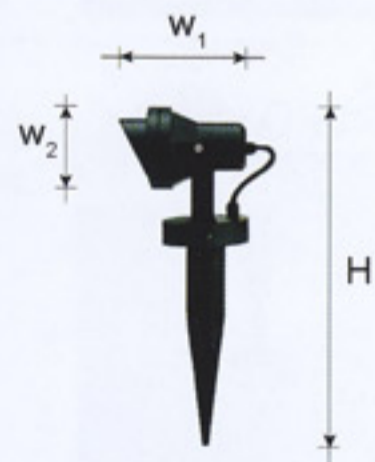

DESCRIPTION

- Cast Aluminium alloy ADC12 body.
- High corrosion resistant powder paint in black color. (Other colors are available on request.)
- Concealed Tempered lens diffuser .
- Silicone rubber gasket against dust and moisture, IP55.
- All fasteners made of stainless steel.
- Remote Transformer in Waterproof Box.

ORDERING DATA

LAMP	LAMP HOLDER	WATT(MAX.)
MR 16	GU10	50

DIMENSION

Products ID	W₁	W₂	H	Price
CRSPO-0913	135 mm	105 mm	170 mm	3,000
CRSPO-0914	135 mm	105 mm	380 mm	3,000
CRSPO-0915	105 mm	105 mm	170 mm	2,900
CRSPO-0916	105 mm	105 mm	380 mm	2,900

DRAWING