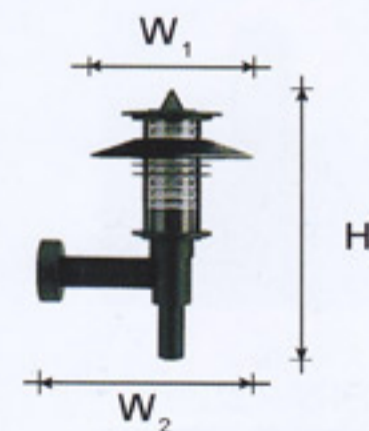

DESCRIPTION

- Cast Aluminium alloy ADC12 body.
- High corrosion resistant powder paint in black color. (Other colors are available on request.)
- Ultraviolet stabilized opal white and clear acrylic or glass lens diffuser .
- Silicone rubber gasket against dust and moisture, IP55.
- All fasteners made of stainless steel.
- Integral control gear is mounted to a removable ballast tray.
- Anodized high purity aluminium reflectors.

ORDERING DATA

LAMP	LAMP HOLDER	WATT(MAX.)
INCANDESCENT	E27	100
COMPACT FLUORESCENT	G24D-3	26
MERCURY VAPOUR	E27	80
METAL HALIDE	E27	70
HIGH PRESSURE SODIUM	E27	70

DIMENSION

Products ID	W₁	W₂	H	Price
CRBRA-0217	250 mm	405 mm	577 mm	7,200
CRBRA-0218	400 mm	547 mm	577 mm	8,200
CRBRA-0219	400 mm	547 mm	388 mm	8,200
CRBRA-0220	400 mm	547 mm	441 mm	7,600

DRAWING