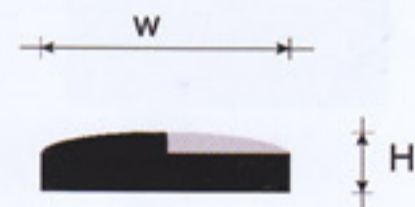

DESCRIPTION

- Cast Aluminium alloy ADC12 body.
- High corrosion resistant powder paint in black color. (Other colors are available on request.)
- Ultraviolet stabilized opal white and clear acrylic lens diffuser .
- Silicone rubber gasket against dust and moisture, IP55.
- All fasteners made of stainless steel.
- Integral control gear is mounted to a removable ballast tray.

ORDERING DATA

LAMP	LAMP HOLDER	WATT(MAX.)
INCANDESCENT	E27	100
COMPACT FLUORESCENT	G24D-3	26

DIMENSION

Products ID	W	H	Price
CRWAL-1105	275 mm	120 mm	2,000
CRWAL-1106	275 mm	68 mm	2,000
CRWAL-1107	275 mm	68 mm	2,000
CRWAL-1108	275 mm	68 mm	2,000

DRAWING