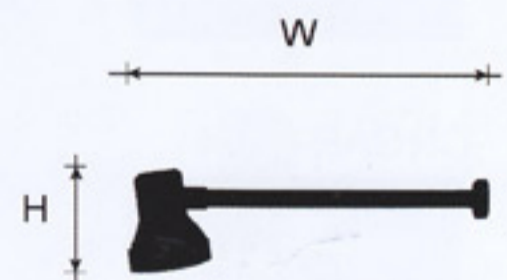

DESCRIPTION

- Cast Aluminium alloy ADC12 body.
- High corrosion resistant powder paint in black color. (Other colors are available on request.)
- Concealed Tempered lens diffuser .
- Silicone rubber gasket against dust and moisture, IP55.
- All fasteners made of stainless steel.

ORDERING DATA

LAMP	LAMP HOLDER	WATT(MAX.)
INCANDESCENT	E27	100
COMPACT FLUORESCENT	G24D-3	26
PAR 38	E27	120
PAR 30	E27	120
PAR 20	E27	50
MR 16	GU10	50

DIMENSION

Products ID	W	H	Price
CRFLO-0301	240 mm	1000 mm	7,000
CRFLO-0302	210 mm	1000 mm	7,000
CRFLO-0303	230 mm	1000 mm	2,000
CRFLO-0304	240 mm	1000 mm	4,500

DRAWING