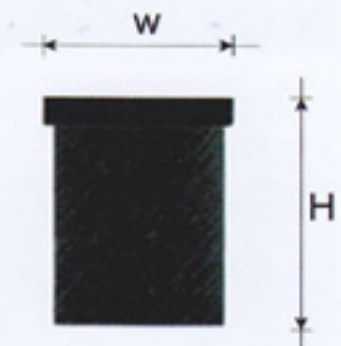

DESCRIPTION

- Cast Aluminium alloy ADC12 body.
- High corrosion resistant powder paint in black color. (Other colors are available on request.)
- Concealed Tempered lens diffuser .
- Silicone rubber gasket against dust and moisture, IP55.
- All fasteners made of stainless steel.
- Integral control gear is mounted to a removable ballast tray.
- High quality aluminium reflectors.

ORDERING DATA

LAMP	LAMP HOLDER	WATT(MAX.)
INCANDESCENT	E27	100
COMPACT FLUORESCENT	G24D-3	26
PAR 20	E27	50
PAR 30	E27	100
PAR 38	E27	120
CDM-T	G12	150
MR 16	GU10	50

DIMENSION

Products ID	W	H	Price
CRING-0504	240 mm	255 mm	5,000
CRING-0505	240 mm	185 mm	4,400
CRING-0506	230 mm	240 mm	4,800
CRING-0507	240 mm	185 mm	4,700

DRAWING