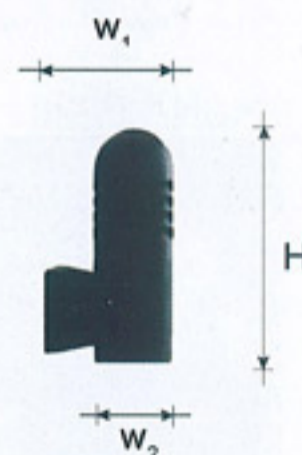

DESCRIPTION

- Cast Aluminium alloy ADC12 body.
- High corrosion resistant powder paint in black color. (Other colors are available on request.)
- Ultraviolet stabilized opal white and clear acrylic or glass lens diffuser .
- Silicone rubber gasket against dust and moisture, IP55.
- All fasteners made of stainless steel.
- Integral control gear is mounted to a removable ballast tray.
- Anodized high purity aluminium reflectors.

ORDERING DATA

LAMP	LAMP HOLDER	WATT(MAX.)
INCANDESCENT	E27	100
COMPACT FLUORESCENT	G24D-3	26
MERCURY VAPOUR	E27	80
METAL HALIDE	E27	70
HIGH PRESSURE SODIUM	E27	70

DIMENSION

Products ID	W₁	W₂	H	Price
CRBRA-0221	212 mm	152 mm	350 mm	3,600
CRBRA-0222	212 mm	152 mm	400 mm	7,200
CRBRA-0223	212 mm	152 mm	350 mm	4,200
CRBRA-0224	212 mm	152 mm	350 mm	3,600
CRBRA-0225	212 mm	152 mm	350 mm	3,600

DRAWING