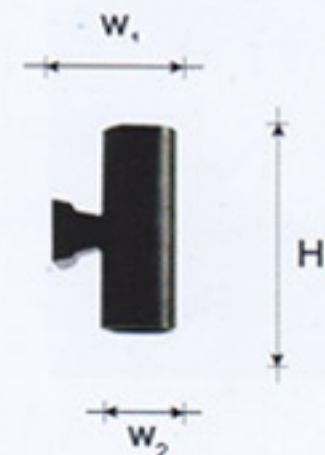

DESCRIPTION

- Cast Aluminium alloy ADC12 body.
- High corrosion resistant powder paint in black color. (Other colors are available on request.)
- Tempered lens diffuser .
- Silicone rubber gasket against dust and moisture, IP55.
- All fasteners made of stainless steel.
- Integral control gear is mounted to a removable ballast tray.

ORDERING DATA

LAMP	LAMP HOLDER	WATT(MAX.)
INCANDESCENT	E27	100
COMPACT FLUORESCENT	E27	26
CDM-T	G-12	80
PAR	E27	300

DIMENSION

Products ID	W₁	W₂	H	Price
CRBRA-0226	149 mm	89 mm	160 mm	1,500
CRBRA-0227	149 mm	89 mm	350 mm	2,400
CRBRA-0228	162 mm	102 mm	200 mm	1,700
CRBRA-0229	162 mm	102 mm	450 mm	2,800
CRBRA-0230	200 mm	140 mm	200 mm	2,700
CRBRA-0231	200 mm	140 mm	450 mm	3,500
CRBRA-0232	212 mm	152 mm	200 mm	2,800
CRBRA-0233	212 mm	152 mm	450 mm	3,600
CRBRA-0234	235 mm	175 mm	200 mm	3,500
CRBRA-0235	235 mm	175 mm	450 mm	5,000

DRAWING