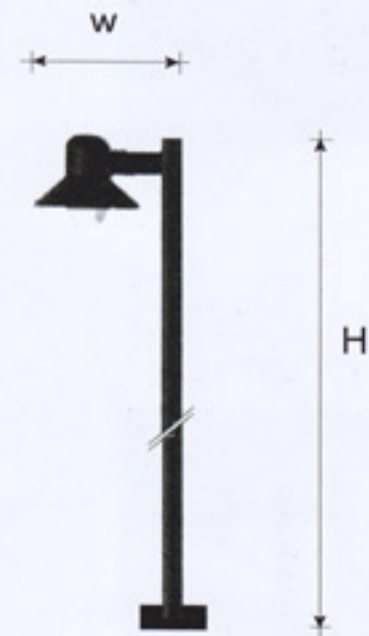

DESCRIPTION

- Cast Aluminium alloy ADC12 body.
- High corrosion resistant powder paint in black color. (Other colors are available on request.)
- Ultraviolet stabilized opal white and clear acrylic or glass lens diffuser .
- Silicone rubber gasket against dust and moisture, IP55.
- All fasteners made of stainless steel.
- Integral control gear is mounted to a removable ballast tray.
- Anodized high purity aluminium reflectors.

ORDERING DATA

LAMP	LAMP HOLDER	WATT(MAX.)
INCANDESCENT	E27	100
COMPACT FLUORESCENT	G24D-3	26
MERCURY VAPOUR	E27	80
METAL HALIDE	E27	70
HIGH PRESSURE SODIUM	E27	70

DIMENSION

Products ID	W	H	Price
CRPOL-0717	152 mm	3000 mm	19,000
CRPOL-0718	600 mm	3000 mm	15,600
CRPOL-0719	600 mm	3000 mm	13,000
CRPOL-0720	600 mm	3000 mm	13,600
CRPOL-0721	800 mm	3000 mm	15,000
CRPOL-0722	800 mm	3000 mm	30,000
CRPOL-0723	800 mm	3000 mm	20,000

DRAWING