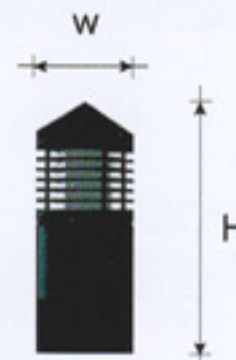

DESCRIPTION

- Cast Aluminium alloy ADC12 body.
- High corrosion resistant powder paint in black color. (Other colors are available on request.)
- Concealed opal glass lens diffuser .
- Silicone rubber gasket against dust and moisture, IP55.
- All fasteners made of stainless steel.
- Integral control gear is mounted to a removable ballast tray.

ORDERING DATA

LAMP	LAMP HOLDER	WATT(MAX.)
INCANDESCENT	E27	100
COMPACT FLUORESCENT	G24D-3	26
MERCURY VAPOUR	E27	80
METAL HALIDE	E27	70
HIGH PRESSURE SODIUM	E27	70

DIMENSION

Products ID	W	H	Price
CRPOS-0829	197 mm	400 mm	7,400
CRPOS-0830	197 mm	400 mm	6,400
CRPOS-0831	197 mm	400 mm	7,400
CRPOS-0832	197 mm	400 mm	6,400

DRAWING