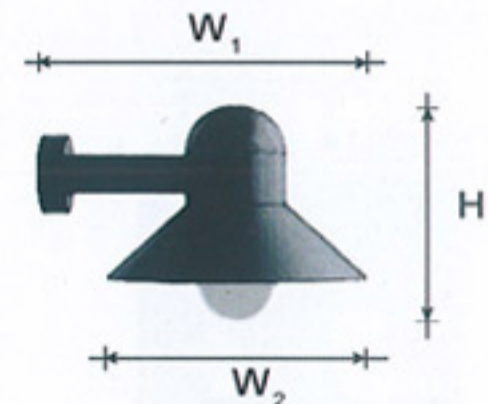

DESCRIPTION

- Cast Aluminium alloy ADC12 body.
- High corrosion resistant powder paint in black color. (Other colors are available on request.)
- Ultraviolet stabilized opal white and clear acrylic or glass lens diffuser .
- Silicone rubber gasket against dust and moisture, IP55.
- All fasteners made of stainless steel.
- Integral control gear is mounted to a removable ballast tray.

ORDERING DATA

LAMP	LAMP HOLDER	WATT(MAX.)
INCANDESCENT	E27	100
COMPACT FLUORESCENT	G24D-3	26
MERCURY VAPOUR	E27	80
METAL HALIDE	E27	70
HIGH PRESSURE SODIUM	E27	70

DIMENSION

Products ID	W₁	W₂	H	Price
CRBRA-0205	450 mm	330 mm	377 mm	4,000
CRBRA-0206	450 mm	330 mm	377 mm	4,000
CRBRA-0207	450 mm	330 mm	577 mm	4,500
CRBRA-0208	450 mm	330 mm	577 mm	4,500

DRAWING