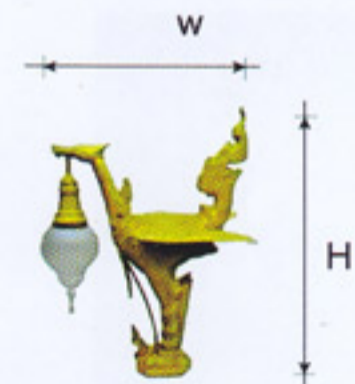

DESCRIPTION

- Cast Aluminium alloy ADC12 body.
- High corrosion resistant powder paint in black color. (Other colors are available on request.)
- made to order on request.

ORDERING DATA

LAMP	LAMP HOLDER	WATT(MAX.)
INCANDESCENT	E27	100
COMPACT FLUORESCENT	G24D-3	26
MERCURY VAPOUR	E40	250
METAL HALIDE	E40	250
HIGH PRESSURE SODIUM	E40	250

DIMENSION

Products ID	W	H
CRSeries5164-5166		
CRSeries51514		
CRSeries2150-2151		
CRSeries3150		
CRSeries4150-4151		

DRAWING