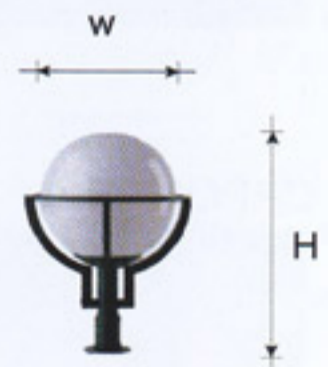

DESCRIPTION

- Cast Aluminium alloy ADC12 body.
- High corrosion resistant powder paint in black color. (Other colors are available on request.)
- Ultraviolet stabilized opal white and clear acrylic or glass lens diffuser .
- Silicone rubber gasket against dust and moisture, IP55.
- All fasteners made of stainless steel.
- Anodized high purity aluminium reflectors.

ORDERING DATA

LAMP	LAMP HOLDER	WATT(MAX.)
INCANDESCENT	E27	100
COMPACT FLUORESCENT	E27	26

DIMENSION

Products ID	W	H	Price
CRPOS-0845	8"	420 mm	2,400
CRPOS-0846	10"	500 mm	2,800
CRPOS-0847	12"	550 mm	3,400
CRPOS-0848	16"	650 mm	7,500

DRAWING