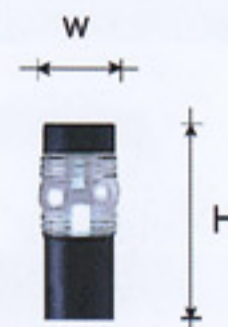

DESCRIPTION

- Cast Aluminium alloy ADC12 body.
- High corrosion resistant powder paint in black color. (Other colors are available on request.)
- Concealed opal or clear glass lens diffuser .
- Silicone rubber gasket against dust and moisture, IP55.
- All fasteners made of stainless steel.
- Integral control gear is mounted to a removable ballast tray.

ORDERING DATA

LAMP	LAMP HOLDER	WATT(MAX.)
INCANDESCENT	E27	100
COMPACT FLUORESCENT	G24D-3	26
MERCURY VAPOUR	E27	80
METAL HALIDE	E27	70
HIGH PRESSURE SODIUM	E27	70

DIMENSION

Products ID	W	H	Price
CRPOS-0837	140 mm	350 mm	2,000
CRPOS-0838	140 mm	350 mm	2,000
CRPOS-0839	140 mm	350 mm	2,000
CRPOS-0840	140 mm	350 mm	2,000

DRAWING