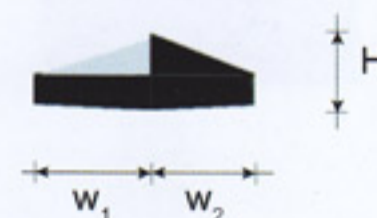

DESCRIPTION

- Cast Aluminium alloy ADC12 body.
- High corrosion resistant powder paint in black color. (Other colors are available on request.)
- Ultraviolet stabilized opal white and clear acrylic lens diffuser .
- Silicone rubber gasket against dust and moisture, IP55.
- All fasteners made of stainless steel.
- Integral control gear is mounted to a removable ballast tray.

ORDERING DATA

LAMP	LAMP HOLDER	WATT(MAX.)
INCANDESCENT	E27	100
COMPACT FLUORESCENT	G24D-3	26

DIMENSION

Products ID	W₁	W₂	H	Price
CRWAL-1109	305 mm	305 mm	130 mm	3,600
CRWAL-1110	305 mm	305 mm	130 mm	3,600
CRWAL-1111	305 mm	305 mm	120 mm	3,600
CRWAL-1112	305 mm	305 mm	120 mm	34,00

DRAWING